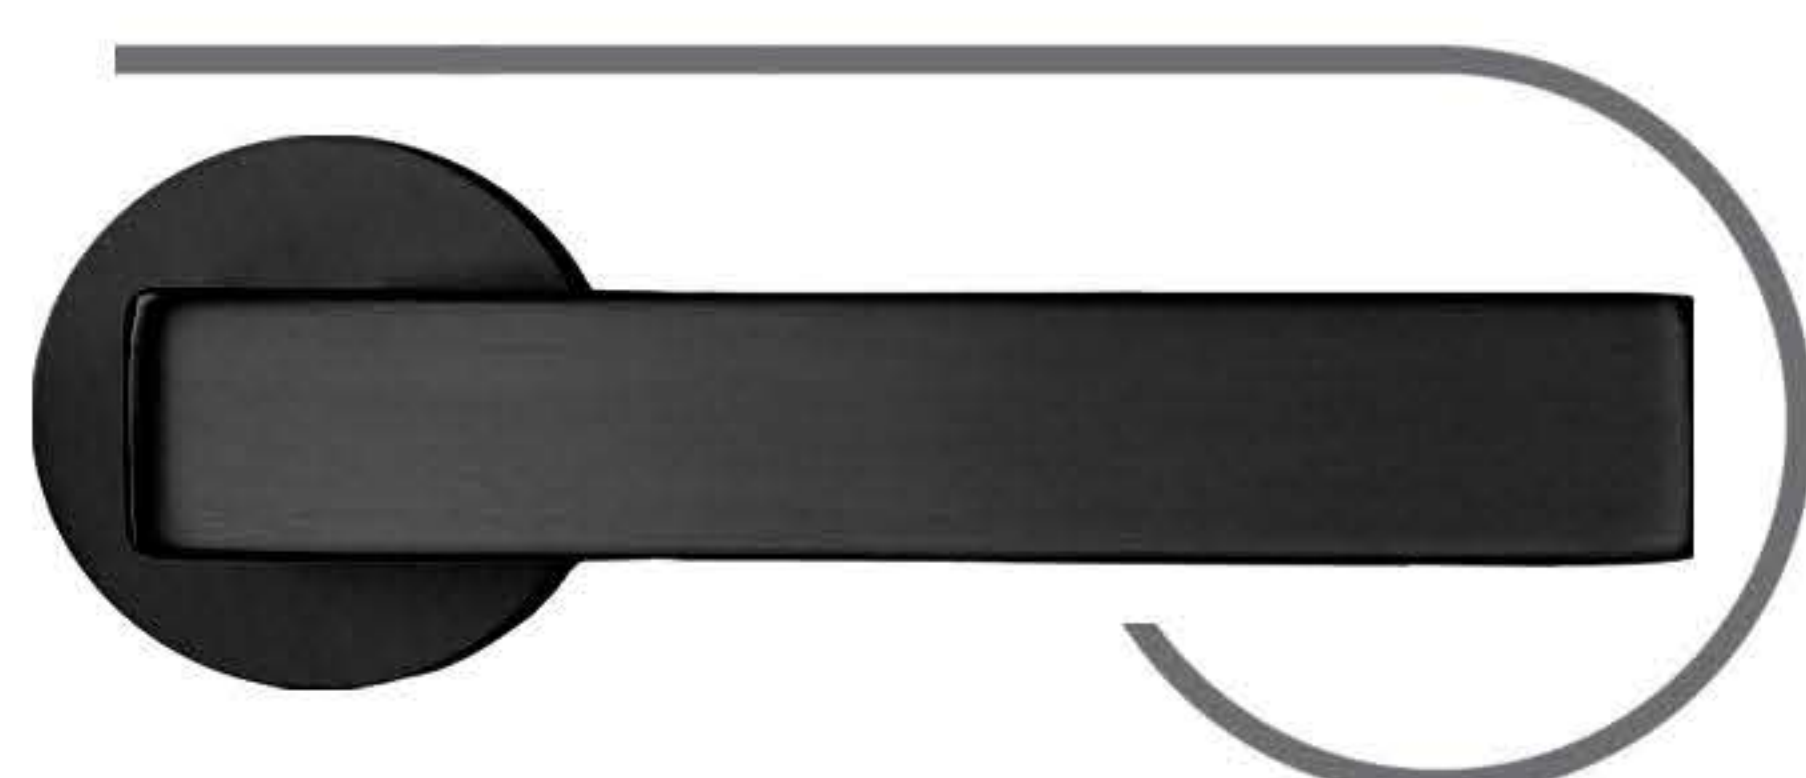

T300 KNOB	● BLACK ● GRAY ● COFFE ● CREAM	T220 KNOB
T210 KNOB	● BLACK ● GRAY ● COFFE ● CREAM	T170 KNOB
T150 KNOB	● BLACK ● MATTE BLACK ● GOLD	T120 KNOB
T110 KNOB	● BLACK ● OLIVE ● GOLD ● GRAY ● COFFE ● CREAM	T100 KNOB
T70 KNOB	● BLACK ● GRAY ● CHROME ● OLIVE	T60 KNOB

MODERN Handles

CABINET Accessories

- BLACK
- GRAY
- SN

R1200